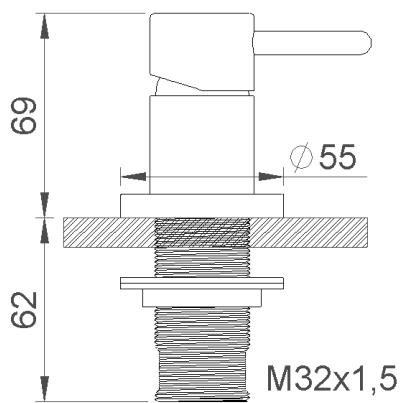

PRODUCT TECHNICAL SHEET

Collection :

PLUG

Ref. :

4570.--.40

Mitigeur à poser

Eéngreeps wastafelmengkraan op tafel

Rim-mounted single-lever washbasin mixer

Picture

Product details

Internal mechanism : Mixer ceramic cartridge (90°)

Technical drawing

RA0.V02