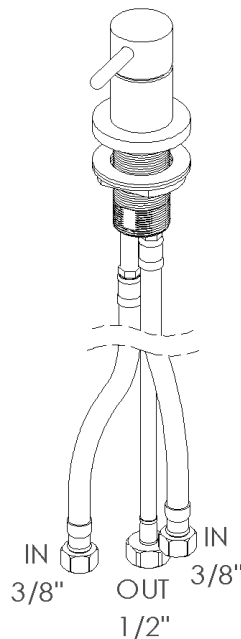

PRODUCT TECHNICAL SHEET

Collection :

PLUG

Ref. :

4570.--.40

Mitigeur à poser

Eéngreeps wastafelmengkraan op tafel

Rim-mounted single-lever washbasin mixer

Picture

Product details

Internal mechanism : Mixer ceramic cartridge (90°)

Technical drawing

RA0.V02