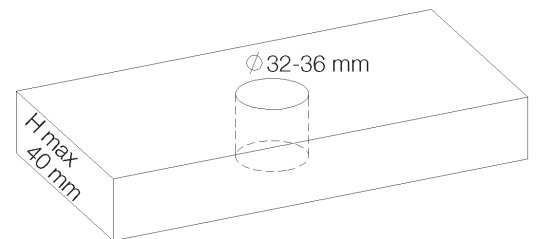

PRODUCT TECHNICAL SHEET

Collection :

PLUG

Ref. :

4570.--.40

Mitigeur à poser

Eéngreeps wastafelmengkraan op tafel

Rim-mounted single-lever washbasin mixer

Picture

Product details

Internal mechanism : Mixer ceramic cartridge (90°)

Technical drawing

RA0.V02